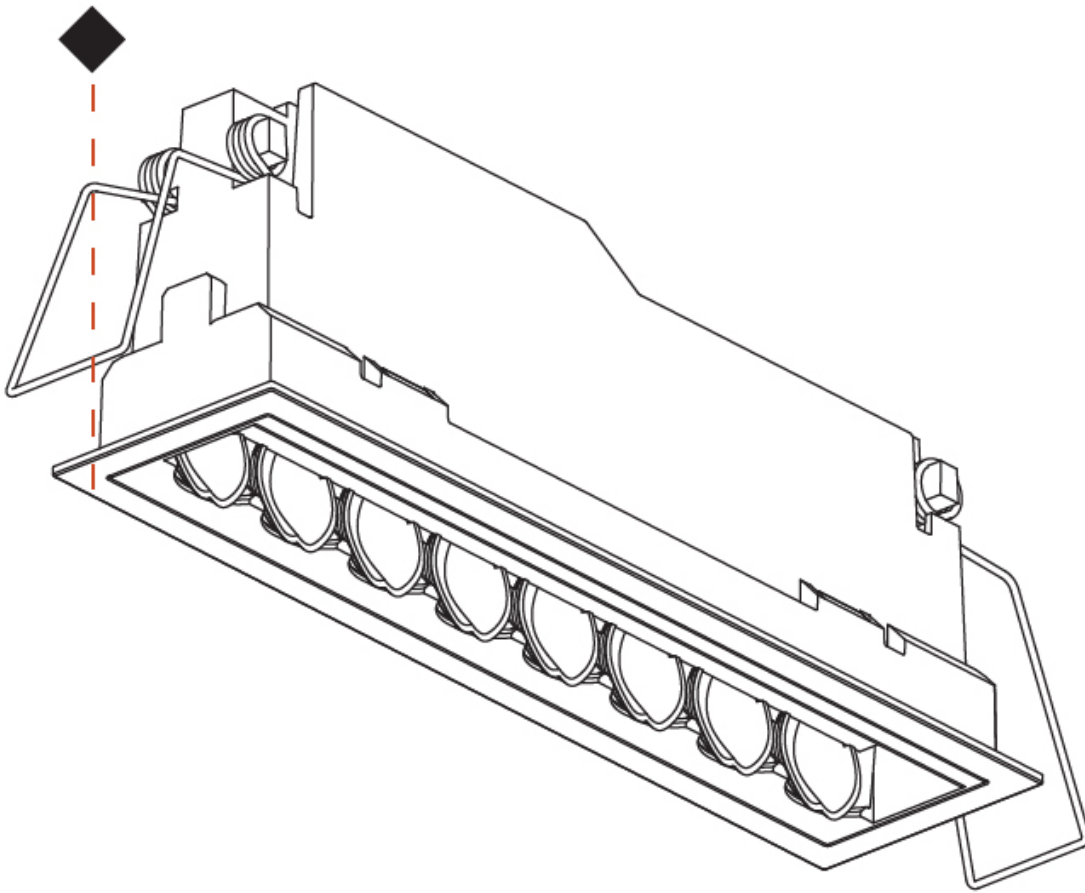

MAGIQ HOLLOW WALLWASH KORONA RECESSED

A35584-

PROJECT

TYPE

SPECIFIER

QUANTITY

DATE